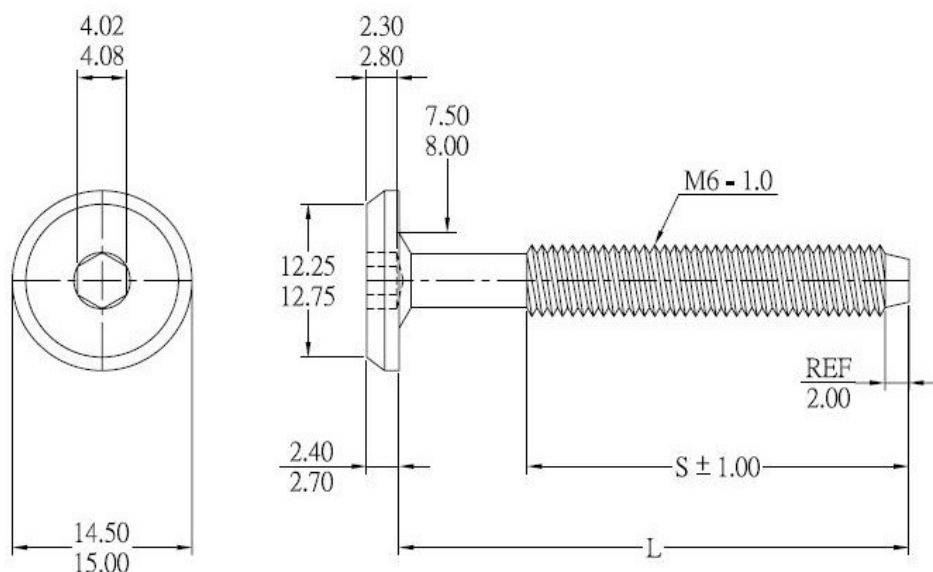

PRODUCT SHEET

Description:

Fifteen Screw, M6x40mm, Solid Brass, Conical

Item number:

12.01.404-0

Units	Box	Carton	HS Code	Barcode
Pcs.	1	2000	7415330000	
				5704866020305

L	M6x20mm (18+2)
L	M6x25mm (23+2)
L	M6x30mm (28+2)
L	M6x35mm (33+2)
L	M6x40mm (38+2)
L	M6x45mm (43+2)
L	M6x50mm (48+2)
L	M6x60mm (58+2)
L	M6x65mm (63+2)
L	M6x70mm (68+2)
L	M6x80mm (78+2)
L	M6x90mm (88+2)